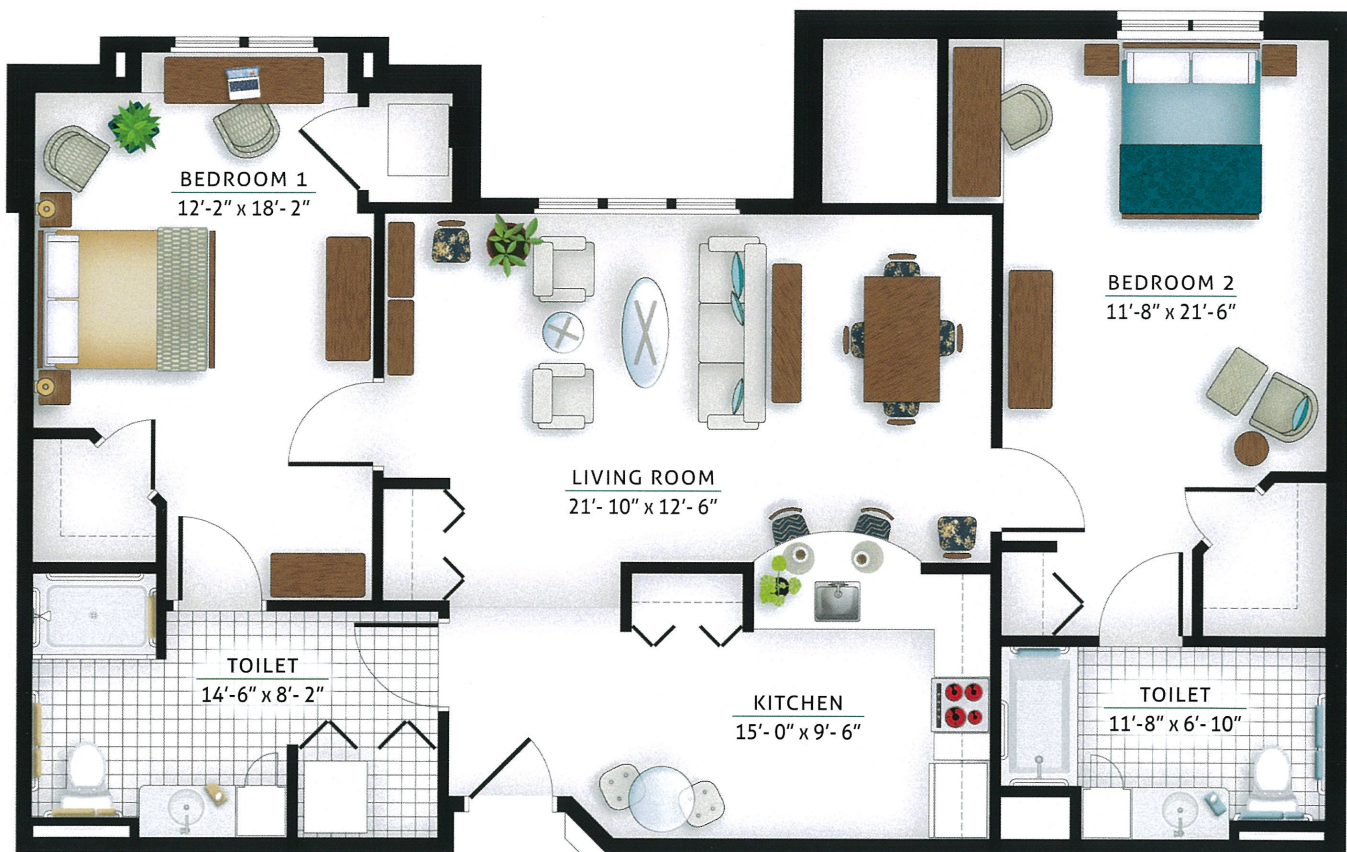

## APARTMENT FLOOR PLAN

2 Bedroom | 2 Bath

Approximately 1331 square feet

Floor plans may vary slightly depending on location of suite.