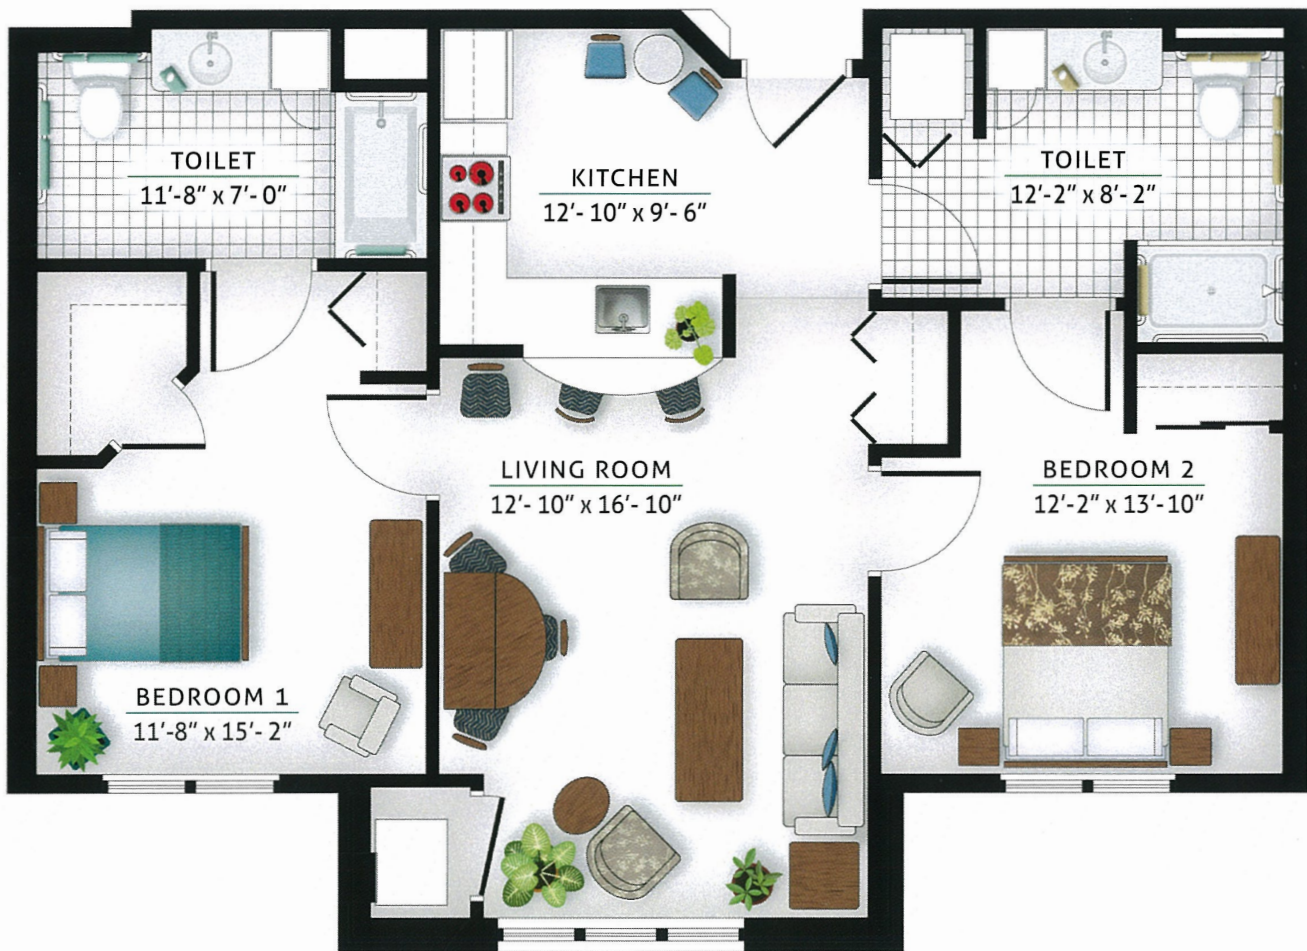

Cedar Glen

APARTMENT FLOOR PLAN

2 Bedroom | 2 Bath

Approximately 973 square feet

Floor plans may vary slightly depending on location of suite.